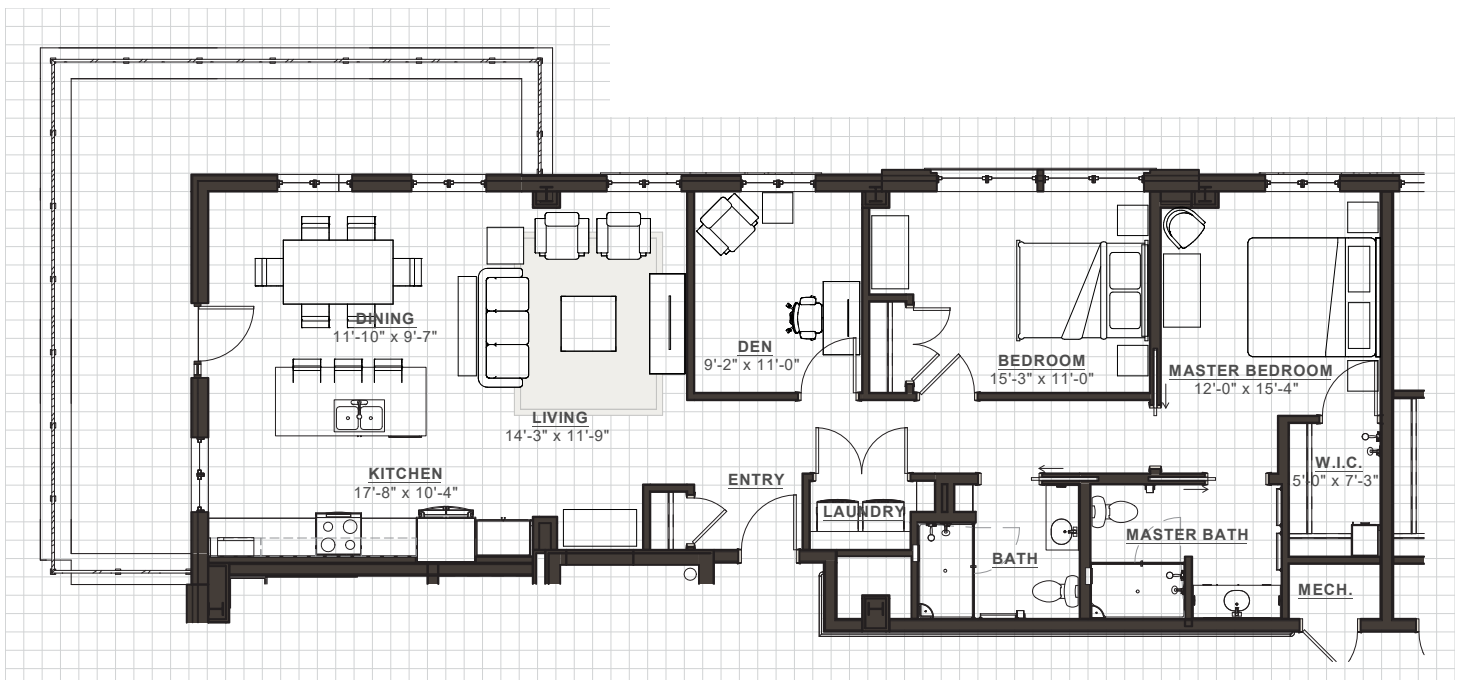

Floor Plan

The Oak — Premium

1,360 sq ft | 2 BR / 2 Bath + Den

Drawings are representative; actual floor plans may vary. Pricing subject to change without notice and depends on availability and number of occupants. See sales team for details. Additional taxes and rates could apply.