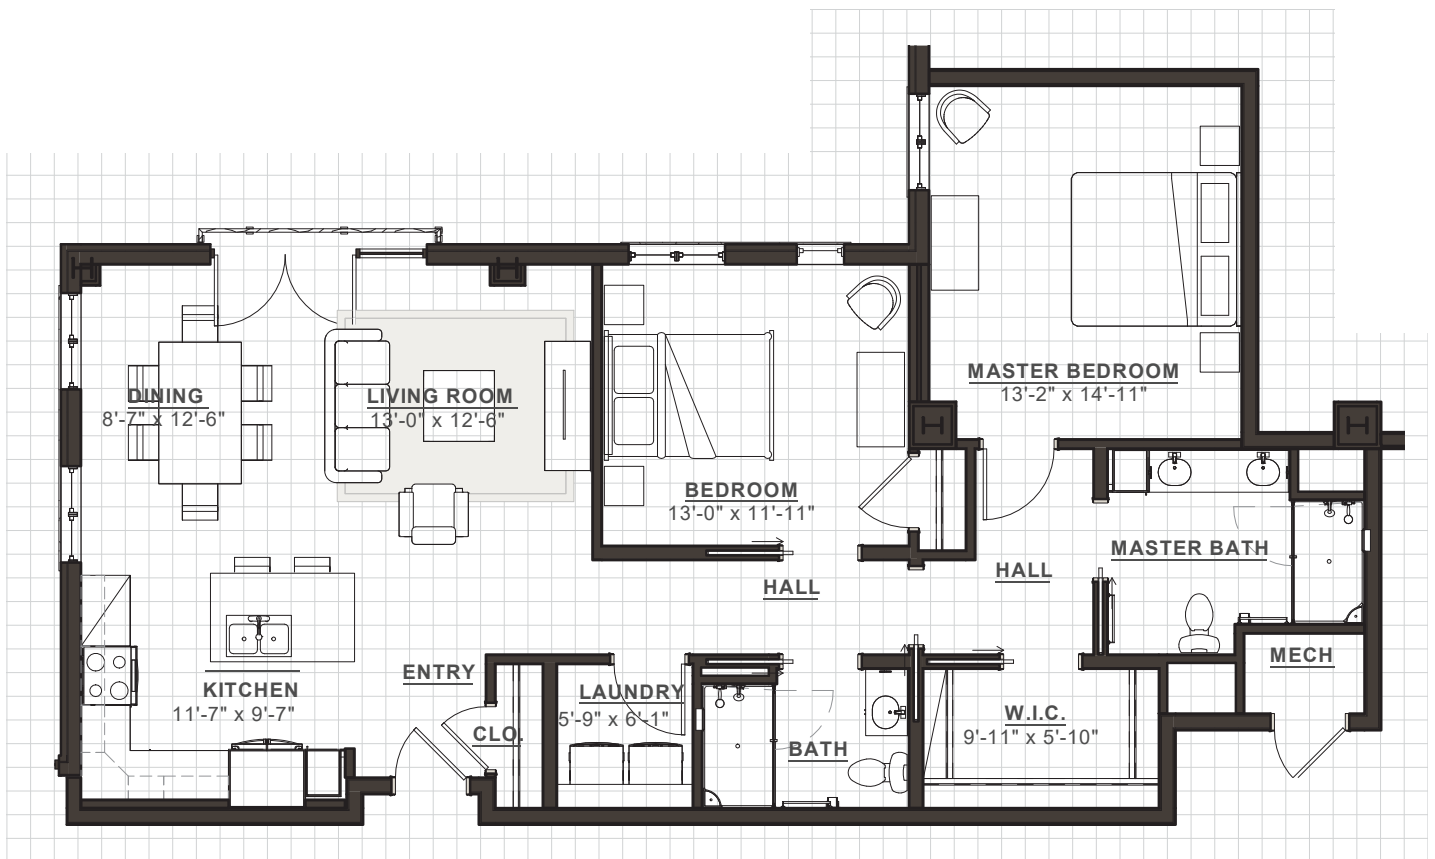

Floor Plan

The Walnut

1,254 sq ft | 2 BR / 2 Bath

Drawings are representative; actual floor plans may vary. Pricing subject to change without notice and depends on availability and number of occupants. See sales team for details. Additional taxes and rates could apply.