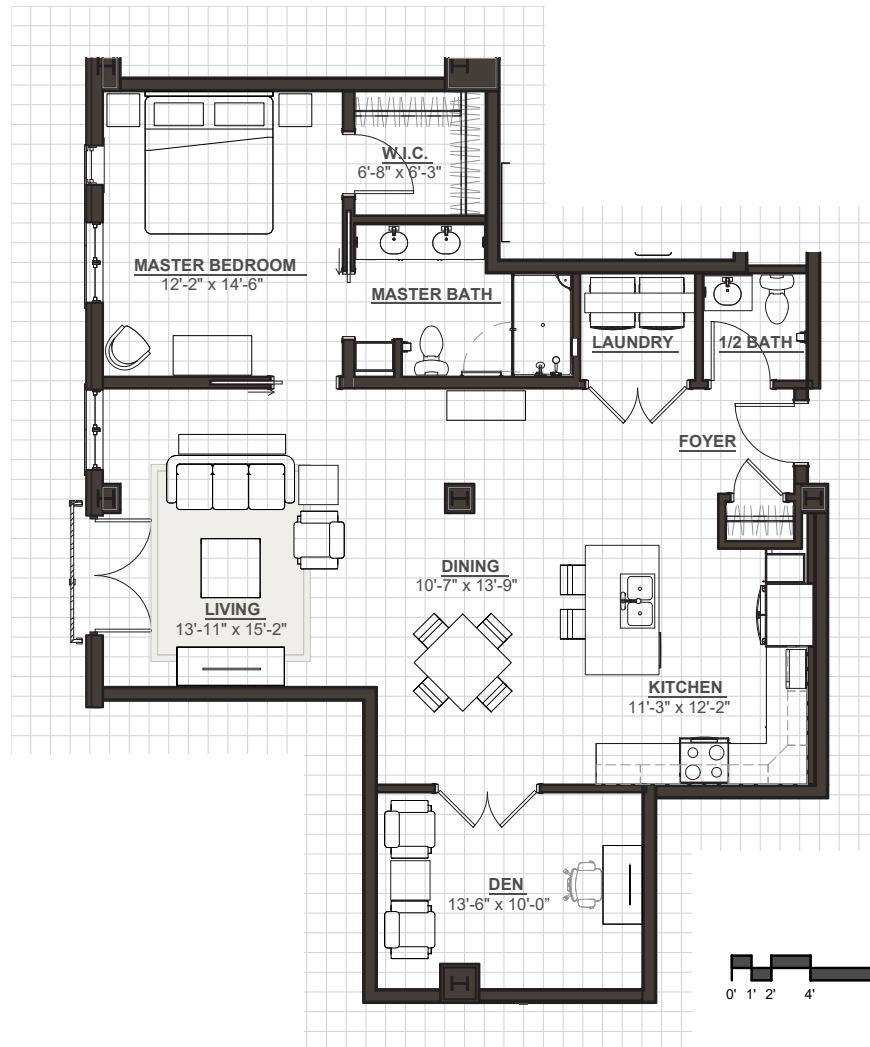

Floor Plan

The Willow

1,188 sq ft | 1 BR / 1.5 Bath + Den

Drawings are representative; actual floor plans may vary. Pricing subject to change without notice and depends on availability and number of occupants. See sales team for details. Additional taxes and rates could apply.